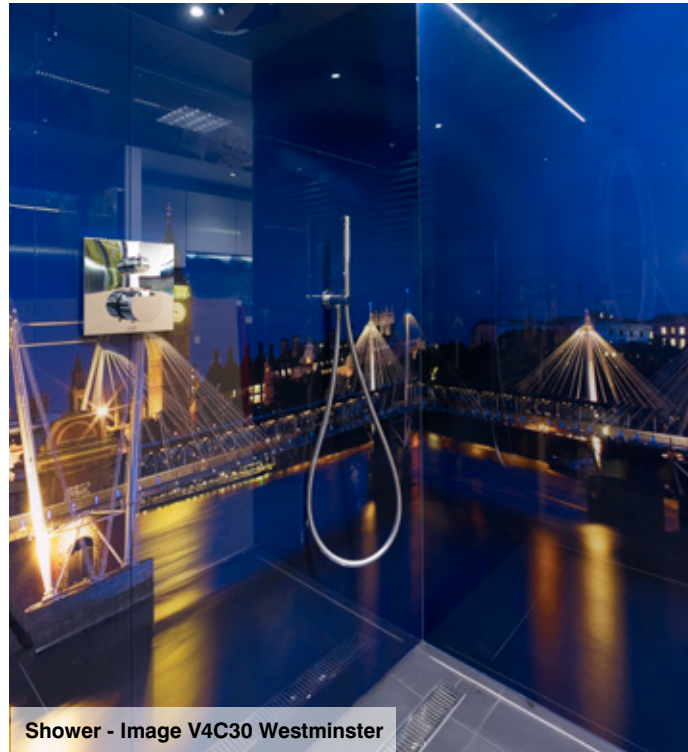

Glass Wall 5m x 2m - Image VP3C1 Salford Quays

Splashbacks - Image V3KA22 Kinetic Abstract

Wallpaper, 10m x 2.5m - Image V2P5 Winter Oak

Shower - Image V4C30 Westminster

Radiator - Image P2L18 Waterfall

Glass Kitchen Splashbacks - Image P2F26 Savenake Forest